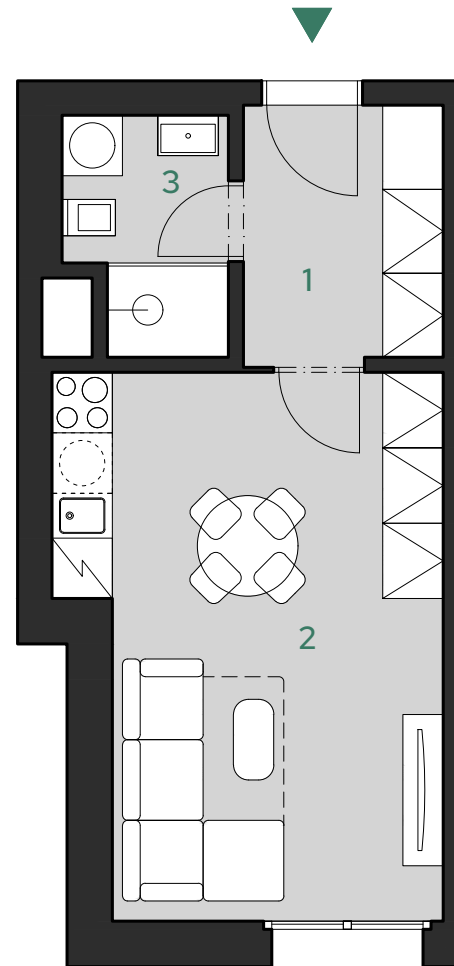

GREEN CHODOV

APARTMENT A.7.2

1+KC

7TH FLOOR

	m ²
1 Hallway	5,1
2 Living room with kitchenette	19,2
3 Bathroom	3,5

INDOOR USABLE AREA	27,8
FLOOR AREA	30,0

CONTACT

info@i-homes.cz
+420 602 398 888
www.greenchodov.cz

SALES CENTRE

Palác Adria
Jungmannova 36/31
110 00 Praha 1

The room areas are approximate. The floor plan diagram shows the expected layout. Furniture, kitchen and el. appliances are not included in the price. The scope of delivery is specified in the standard. Exact parameters are specified in the contract. The developer reserves the right to make minor changes.