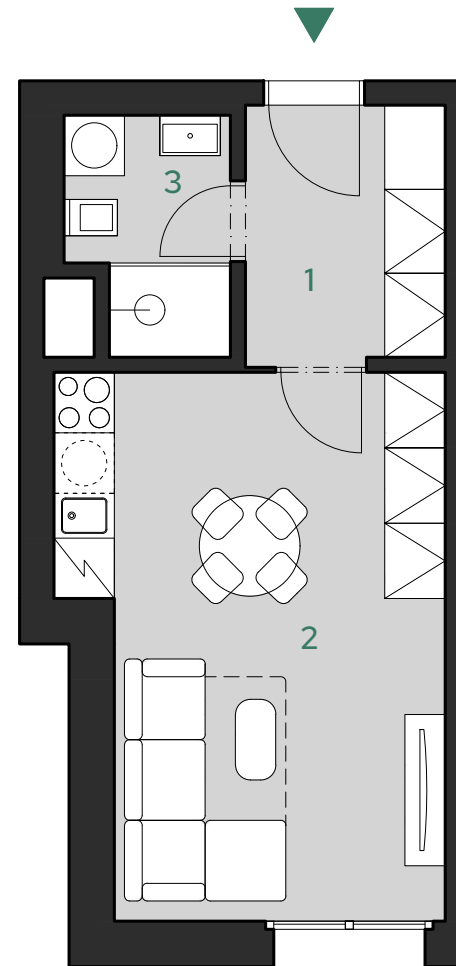

GREEN CHODOV

APARTMENT A.6.2

1+KC

6TH FLOOR

	m ²
1 Hallway	5,1
2 Living room with kitchenette	19,2
3 Bathroom	3,5

INDOOR USABLE AREA	27,8
FLOOR AREA	30,0

CONTACT

info@i-homes.cz
+420 602 398 888
www.greenchodov.cz

SALES CENTRE

Palác Adria
Jungmannova 36/31
110 00 Praha 1

The room areas are approximate. The floor plan diagram shows the expected layout. Furniture, kitchen and el. appliances are not included in the price. The scope of delivery is specified in the standard. Exact parameters are specified in the contract. The developer reserves the right to make minor changes.